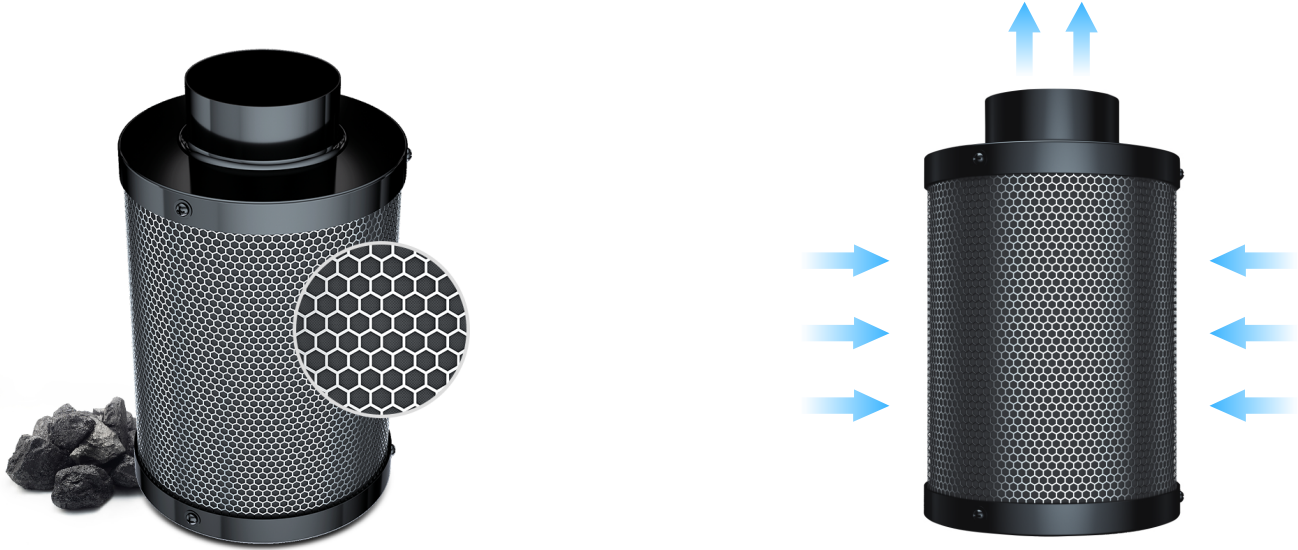

Carbon Filters

Give me a piece of land, and I'll give you back a garden of promise.

Inner and outer mesh provides a 53%

Open area for increased air flow. Switchable filter flange and base for longer life. Includes changeable velcro pre-filter.