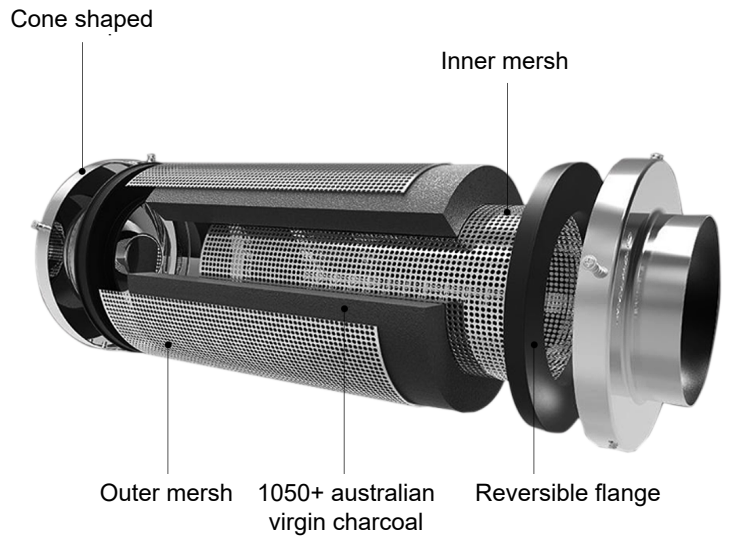

Carbon Filters

Give me a piece of land, and I'll give you back a garden of promise.

Inner and outer mesh provides a 53%

Open area for increased air flow. Switchable filter flange and base for longer life. Includes changeable velcro pre-filter.

1.5" 1.8" 2" 3" the thickness of carbon layer is optional

Code	Size	Package size	N.W.(kg)	G.W.(kg)
ACF04015038088	4"×5.9" Φ100×150mm	20.1×20.1×18 8"×8"×7.1"	0.9	1.2
ACF04055038088	4"×21.6" Φ100×550mm	20.1×20.1×58 8"×8"×22.8"	3.8	4.2
ACF05020038088	5"×8.2" Φ125×200mm	25×25×25 8.9"×8.9"×8.9"	1.7	2.0
ACF05054538088	5"×21.5" Φ125×545mm	25×25×59.5 8.9"×8.9"×23.4"	4.8	5.2
ACF06030038088	6"×11.8" Φ150×300mm	25.1×25.1×33 10"×10"×13"	2.7	3.1
ACF06105038088	6"×41.3" Φ150×1050mm	25.1×25.1×108 10"×10"×42.5"	10.2	10.7
ACF08030038088	8"×11.8" Φ200×300mm	30.1×30.1×33 12"×12"×13"	3.5	3.9
ACF08105038088	8"×41.3" Φ200×1050mm	30.1×30.1×108 12"×12"×42.5"	12.9	13.5
ACF10030038088	10"×11.8" Φ250×300mm	35.1×35.1×33 13.8"×13.8"×13"	4.2	4.9
ACF10110038088	10"×41.3" Φ250×1100mm	35.1×35.1×113 13.8"×13.8"×21"	16.4	17.2
ACF12050038088	12"×19.7" Φ300×500mm	40.1×40.1×53 15.8"×15.8"×44.5"	8.7	9.5
ACF12130038088	12"×51.2" Φ300×1300mm	40.1×40.1×133 15.8"×15.8"×44.5"	23.0	23.9
ACF13050038088	13"×19.7" Φ315×500mm	44×44×55 17.3"×17.3"×21.7"	9.7	10.6
ACF13130038088	13"×51.2" Φ315×1300mm	44×44×135 17.3"×17.3"×53.1"	25.4	26.4
ACF14055038088	14"×21.7" Φ350×550mm	48×48×61 20"×20"×24"	11.9	12.9
ACF14130038088	14"×51.2" Φ350×1300mm	48×48×135 20"×20"×53.1"	28.0	29.2